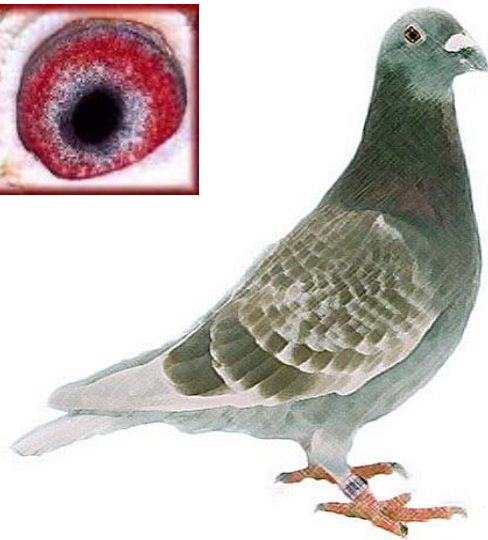

MONTH BY MONTH with Chris

Champion "Tracey's Red" winner of the N.W.C.C. Hall of Fame and over £5,000 in his racing career, for Chris Knowles of Woodley, Stockport.

2009		
January <table border="1"> <tr><td>S</td><td>M</td><td>T</td><td>W</td><td>T</td><td>F</td><td>S</td></tr> <tr><td></td><td></td><td></td><td>1</td><td>2</td><td>3</td><td></td></tr> <tr><td>4</td><td>5</td><td>6</td><td>7</td><td>8</td><td>9</td><td>10</td></tr> <tr><td>11</td><td>12</td><td>13</td><td>14</td><td>15</td><td>16</td><td>17</td></tr> <tr><td>18</td><td>19</td><td>20</td><td>21</td><td>22</td><td>23</td><td>24</td></tr> <tr><td>25</td><td>26</td><td>27</td><td>28</td><td>29</td><td>30</td><td>31</td></tr> </table>	February <table border="1"> <tr><td>S</td><td>M</td><td>T</td><td>W</td><td>T</td><td>F</td><td>S</td></tr> <tr><td>1</td><td>2</td><td>3</td><td>4</td><td>5</td><td>6</td><td>7</td></tr> <tr><td>8</td><td>9</td><td>10</td><td>11</td><td>12</td><td>13</td><td>14</td></tr> <tr><td>15</td><td>16</td><td>17</td><td>18</td><td>19</td><td>20</td><td>21</td></tr> <tr><td>22</td><td>23</td><td>24</td><td>25</td><td>26</td><td>27</td><td>28</td></tr> </table>	March <table border="1"> <tr><td>S</td><td>M</td><td>T</td><td>W</td><td>T</td><td>F</td><td>S</td></tr> <tr><td>1</td><td>2</td><td>3</td><td>4</td><td>5</td><td>6</td><td>7</td></tr> <tr><td>8</td><td>9</td><td>10</td><td>11</td><td>12</td><td>13</td><td>14</td></tr> <tr><td>15</td><td>16</td><td>17</td><td>18</td><td>19</td><td>20</td><td>21</td></tr> <tr><td>22</td><td>23</td><td>24</td><td>25</td><td>26</td><td>27</td><td>28</td></tr> <tr><td>29</td><td>30</td><td>31</td><td></td><td></td><td></td><td></td></tr> </table>
April <table border="1"> <tr><td>S</td><td>M</td><td>T</td><td>W</td><td>T</td><td>F</td><td>S</td></tr> <tr><td></td><td></td><td></td><td>1</td><td>2</td><td>3</td><td>4</td></tr> <tr><td>5</td><td>6</td><td>7</td><td>8</td><td>9</td><td>10</td><td>11</td></tr> <tr><td>12</td><td>13</td><td>14</td><td>15</td><td>16</td><td>17</td><td>18</td></tr> <tr><td>19</td><td>20</td><td>21</td><td>22</td><td>23</td><td>24</td><td>25</td></tr> <tr><td>26</td><td>27</td><td>28</td><td>29</td><td>30</td><td></td><td></td></tr> </table>	May <table border="1"> <tr><td>S</td><td>M</td><td>T</td><td>W</td><td>T</td><td>F</td><td>S</td></tr> <tr><td></td><td></td><td></td><td></td><td>1</td><td>2</td><td></td></tr> <tr><td>3</td><td>4</td><td>5</td><td>6</td><td>7</td><td>8</td><td>9</td></tr> <tr><td>10</td><td>11</td><td>12</td><td>13</td><td>14</td><td>15</td><td>16</td></tr> <tr><td>17</td><td>18</td><td>19</td><td>20</td><td>21</td><td>22</td><td>23</td></tr> <tr><td>24</td><td>25</td><td>26</td><td>27</td><td>28</td><td>29</td><td>30</td></tr> <tr><td>31</td><td></td><td></td><td></td><td></td><td></td><td></td></tr> </table>	June <table border="1"> <tr><td>S</td><td>M</td><td>T</td><td>W</td><td>T</td><td>F</td><td>S</td></tr> <tr><td></td><td></td><td></td><td>1</td><td>2</td><td>3</td><td>4</td></tr> <tr><td>5</td><td>6</td><td>7</td><td>8</td><td>9</td><td>10</td><td>11</td></tr> <tr><td>12</td><td>13</td><td>14</td><td>15</td><td>16</td><td>17</td><td>18</td></tr> <tr><td>19</td><td>20</td><td>21</td><td>22</td><td>23</td><td>24</td><td>25</td></tr> <tr><td>26</td><td>27</td><td>28</td><td>29</td><td>30</td><td></td><td></td></tr> </table>
July <table border="1"> <tr><td>S</td><td>M</td><td>T</td><td>W</td><td>T</td><td>F</td><td>S</td></tr> <tr><td></td><td></td><td></td><td>1</td><td>2</td><td>3</td><td>4</td></tr> <tr><td>5</td><td>6</td><td>7</td><td>8</td><td>9</td><td>10</td><td>11</td></tr> <tr><td>12</td><td>13</td><td>14</td><td>15</td><td>16</td><td>17</td><td>18</td></tr> <tr><td>19</td><td>20</td><td>21</td><td>22</td><td>23</td><td>24</td><td>25</td></tr> <tr><td>26</td><td>27</td><td>28</td><td>29</td><td>30</td><td>31</td><td></td></tr> </table>	August <table border="1"> <tr><td>S</td><td>M</td><td>T</td><td>W</td><td>T</td><td>F</td><td>S</td></tr> <tr><td></td><td></td><td></td><td></td><td></td><td>1</td><td></td></tr> <tr><td>2</td><td>3</td><td>4</td><td>5</td><td>6</td><td>7</td><td>8</td></tr> <tr><td>9</td><td>10</td><td>11</td><td>12</td><td>13</td><td>14</td><td>15</td></tr> <tr><td>16</td><td>17</td><td>18</td><td>19</td><td>20</td><td>21</td><td>22</td></tr> <tr><td>23</td><td>24</td><td>25</td><td>26</td><td>27</td><td>28</td><td>29</td></tr> <tr><td>30</td><td>31</td><td></td><td></td><td></td><td></td><td></td></tr> </table>	September <table border="1"> <tr><td>S</td><td>M</td><td>T</td><td>W</td><td>T</td><td>F</td><td>S</td></tr> <tr><td></td><td></td><td></td><td>1</td><td>2</td><td>3</td><td>4</td></tr> <tr><td>5</td><td>6</td><td>7</td><td>8</td><td>9</td><td>10</td><td>11</td></tr> <tr><td>12</td><td>13</td><td>14</td><td>15</td><td>16</td><td>17</td><td>18</td></tr> <tr><td>19</td><td>20</td><td>21</td><td>22</td><td>23</td><td>24</td><td>25</td></tr> <tr><td>26</td><td>27</td><td>28</td><td>29</td><td>30</td><td></td><td></td></tr> </table>

November : The Guy Fawkes Plot!

For all the happenings throughout history, during the month of November, perhaps the most famous is the plot to blow up the houses of parliament.