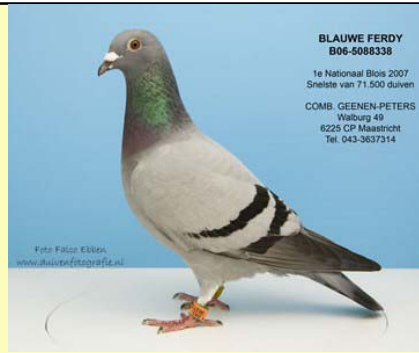

"The Cerafin"

"Blue Ferdy" 1st Nat. Blois 71,450p
Daughter of "Nationaal 11" himself
Winner of 1st Nat. 12,743p

Foto: P. van Ebben
www.elimarpigeons.nl

Above you can see the very latest proof of the quality being produced through Dr. Vandersanden's breeding programme. A case where the very best has produced even better, with a 1st National, leading the field from a staggering 71,450 pigeons, more than the birdage of 10 combined UK National races!

For Sale direct from the Champions!

With both pride and confidence, I am able to offer pigeons bred direct by Dr. Vandesanden from the 1st National winners and Ace Pigeons at BIFS. In many cases the Champions have been mated to a direct child of another 1st National or Ace Pigeon. Considering the small number of these pigeons racing in the U.K. at this moment, their success rate is very impressive to say the least, with numerous National successes being reported by some very good fanciers. Reports also show that these pigeons are being used to great effect to cross with pigeons of other strains, where quality to quality is obviously the guideline being followed. **Direct children from the Champions are available from £300 to £1,000** depending on parentage. Having visited Dr. Vandersanden for over 10 years now, I have much more detail on this fabulous gene pool of Champions than is possible to display in an advert. Genuinely interested fanciers can contact me on the numbers below if they wish for more information or they can find further detail on www.elimarpigeons.com by clicking on the icon for **Parkinson & Wilkinson**. I also have the permission of most fanciers who are already winning with these pigeons in the U.K. to disclose their successes.

"Asbi"
B01-5131007
As pigeon 127 fund KBSD
2004 Lumburg
1e AK pigeon 127 fund
Netherlands 2002
Net. As pigeon 127 fund
KBSD 2002

Ronaldo
B00-10-8409
1st Nat. '05 Beve 20,927p
1st Janne '03 Prov. 584p
1st Angoulême Prov. 463p
1st Sivry

"De Narbonne"
B97-7013746
1e top Narbonne KBSD
of 1400 pigeons
1e Champion B01-41043
1st Westme
B01-2100
1e top - 1e top - 1e top

"National 11"
B192211-01
1. Nat. Blois 2007
2. Nat. Blois 2007
3. Nat. Blois 2007
4. Nat. Blois 2007
5. Nat. Blois 2007
6. Nat. Blois 2007
7. Nat. Blois 2007
8. Nat. Blois 2007
9. Nat. Blois 2007
10. Nat. Blois 2007

"The Ceratin"
B03-0141004
1e top 1e top 1e top
1e top 1e top 1e top
1e top 1e top 1e top

"Full Fly"
1. Nat. Angoulême Prov. 463p
2. Nat. Angoulême Prov. 463p
3. Nat. Angoulême Prov. 463p
4. Nat. Angoulême Prov. 463p
5. Nat. Angoulême Prov. 463p
6. Nat. Angoulême Prov. 463p
7. Nat. Angoulême Prov. 463p
8. Nat. Angoulême Prov. 463p
9. Nat. Angoulême Prov. 463p
10. Nat. Angoulême Prov. 463p

Les J. Parkinson. Elimar, 11 Rushton Drive, Middlewich, Cheshire, CW10 ONJ.
Tel/Fax; 01606 836036. Mobile: 07871701585.
Email: les.parkinson@btinternet.com or elimarpigeons@btinternet.com
Web-site: www.elimarpigeons.com

Export Orders Welcome.