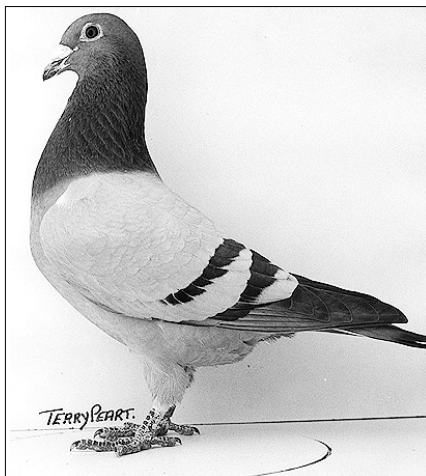

Ref X, Occult

Grandson of Napoleon and Scout, 1st Int San Sebastian 1970. Grandsire of Zestful, 3rd Nat Palamos 1998, grandsire of Espada, 2nd G/Nat San Sebastian 2001, grandsire of Engain, 1st Sect, 65th G/Nat San Sebastian.