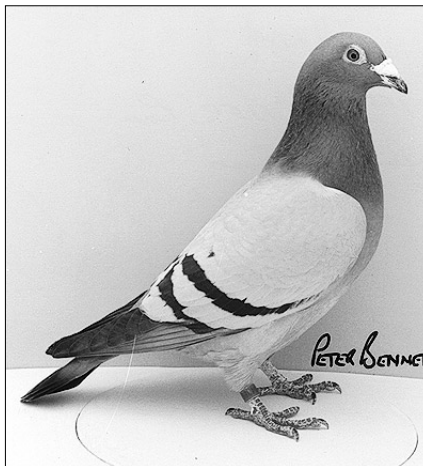

Sect, 26th G/Nat Pau; 4th Sect, 194th Nat Bordeaux; 3rd Sect, 7th G/Nat Pau. Grandsire 2nd Sect, 4th G/Nat Pau 1997, grandsire Popeye, grandam daughter Domino, G. & M. van Hee, Wervik. **Dam** daughter Passion, Ref O, grandsire Passion, grandam daughter Bear, Ref M.

Lot 21. 98-98203, Blue Chequer Cock, Engage. Ref U. 5th Sect, 27th Pau/Saintes NFC, 2,770 birds; 23rd Beauvais EECC; 2nd Sect, 11th Pau NFC, 4,085 birds, winner Certificate Award three times, first 100 Pau G/Nat. **Sire** Salve, Ref B, grandsire Lama, Ref I, grandam daughter Kamsin, son of Fellow, 49th Nat Rennes, 13th Prov Angoulême, 55th Nat Angoulême, 7th Nat Pau. Grandam Turban, 5th Nat Perpignan, 2nd Nat Pau. **Dam** daughter Unsaid, grandsire Unsaid, grandam daughter Passion, Ref O.

Lot 23. 03-23331. Daughter Emboli. **Sire** Emboli, Ref T, grandsire Charm, son of Cubit, Ref D, grandam daughter Benni. **Dam** daughter Cardi, grandsire Crdi, son of Salve, Ref B, grandam Kaiser, Ref Q.

Lot 24. 99-99170, Red Cock, Federal. **Sire** Crack Perpignan, Ref G. **Dam** daughter Red Perpignan, grandsire Red Perpignan, Ref F, grandam daughter Bear, dam of 1st Sect, 3rd G/Nat Pau; 4th Sect, 128th G/Nat Saintes. Bear, Ref M.

Lot 25. 2000-20465, Blue Chequer Hen. Daughter Acari. **Sire** Acari, Ref S, grandsire Unsaid, sire of Vend, grandam daughter Passion, dam of Vend. **Dam** daughter Red Perpignan, grandsire Red Perpignan, Ref F, grandam daughter Crack Perpignan, Ref G.

Ref E, Vend

9th Chartres, 462 birds, 1991; 1st Pau G/Nat, 5,427 birds, 1993; 1st Pau Sect, 278 birds, 1993. Grandsire of Davit, 9th G/Nat Pau 2000, grandsire of Century, 7th Nat Barcelona 2000, brother to Acari, 1st Nat Marseilles 1999; 5th Sect, 64th G/Nat Pau 1998 etc.

Lot 26. 97-97381, Blue Cock, Dabber. **Sire** Utmost, Ref W, grandsire Scout II, grandam daughter Napoleon, Ref N. **Dam** daughter Unsaid, grandsire Unsaid, sire of Vend, grandam daughter Kaiser, grandam of Bashful, 47th G/Nat Pau. Kaiser Ref Q.

Lot 27. 04-24288, Blue Chequer Hen. Daughter Emboli. **Sire** Emboli, Ref T, grandsire Charm, son of Cubit, Ref D, grandam daughter Benni. **Dam** daughter Engage, grandsire Engage, Ref U, grandam daughter Utturn, 15th Chartres; 7th Sect, 401st Nat Bordeaux; 9th Sect, 65th G/Nat Pau; 1st Sect, 52nd G/Nat Pau, 5,482 birds.

Lot 28. 98-98422, Blue Cock, Easy. **Sire** Crack Perpignan, Ref G. **Dam** daughter Favori, Ref L, grandam Favori's half-sister, Ref C.

Lot 29. 98-98421, Blue Hen. Daughter Red Perpignan. **Sire** Red Perpignan, Ref F, grandsire Petit Bleu, grandam Grande Rousse. **Dam** daughter Legacy, Ref K, grandsire Legacy, Ref K, grandam daughter Occult, Ref X.

Lot 30. 95-95569, Blue Chequer Hen. Daughter Unsaid. **Sire** Unsaid, sire of Vend, 1st G/Nat Pau, sire of Acari, 1st Nat Marseilles; 4th Bihorel; 6th La Ferté Bernard; 23rd Sect, 489th Nat Nantes; 5th Sect, 64th G/Nat Pau; 3rd Falaise; 18th Sect, 565th Nat Saintes; 6th Beauvais; 24th Sect Nantes. Grandsire of Certain, 1st Nat Marseilles, of Darsi, 2nd Sect, 70th G/Nat Pau, of Engage, 3rd Sect, 73rd G/Nat Pau, all 2000. G-grandsire of Davit, 1st Sect, 9th G/Nat Pau, 2000. Grandsire son Supercrack, grandam daughter Favori, Ref L. **Dam** daughter Kaiser, grandam of Bashful, 47th G/Nat Pau 1997, grandsire Kaiser, Ref Q, grandam Judith, daughter Supercrack, grandam of Liza, 1st Asduif, 1st Vervins, 1st Melun, 1st Bourges, 1st Melun, 1st Momignies, dam of 1st Nat Marathon Asduif 1987.

Lot 31. 98-98436, Blue Hen. Daughter Red Perpignan. **Sire** Red Perpignan, Ref F, grandsire Petit Bleu, old Comines blood, base of the Supercrack family, grandam Grande Rousse. **Dam** daughter Legacy, Ref K, dam of Billie, 6th Sect, 16th G/Nat Pau, dam of Alcove, 4th Sect, 15th G/Nat Pau; 14th Sect, 199th G/Nat Pau. Grandsire

Legacy, Ref K, grandam daughter Occult, Ref X.

Lot 32. 97-97262, Blue Chequer Pied Cock, Dabster. **Sire** Varsity, Keulars & Hausoul, sire of Yodle, 2nd Nat Barcelona, 9th Nat Barcelona, sire of Yetis, 3rd Nat Barcelona, sire of Binder, 14th Nat Perpignan, 13th Sect, 264th Nat Nantes. Grandsire 83-369183, 11 prizes long distance, including five times Barcelona, grandam daughter Rex 88, Nachtulieger Bergerac, 1st Prov, 4th Nat Bergerac, 23rd Nat Dax. **Dam** daughter Lama, dam of Yodle, 2nd Nat Barcelona, 9th Nat Barcelona, dam of Yetis, 3rd Nat Barcelona, dam of Binder, 14th Nat Perpignan, 13th Sect, 263rd Nat Nantes, grandam of Century, 7th Nat Barcelona 2000. Grandsire Lama, Ref I, grandam daughter Kamsin.