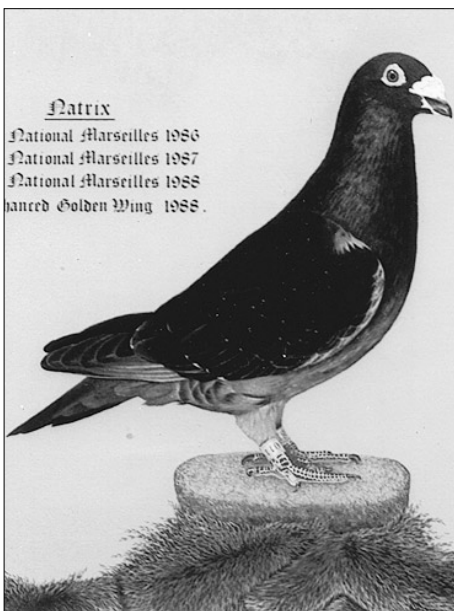

Ref J, Natrix

Natrix
National Marseilles 1986
National Marseilles 1987
National Marseilles 1988
hanced Golden Wing 1988.

220th G/Nat Pau, 645 miles, 1985; 1st Nat Marseilles, 670 miles, 1986; 1st EECC Orléans, 331 miles, 1987; 1st Nat Marseilles, 670 miles, 1987; Golden Wing winner 1987; 1st Nat Marseilles, 670 miles, 1988. Natrix competed only three times from Marseilles and won all three over a day in advance of the next pigeon. He was twice 1st Int pigeon over the distance of 1,050km and once 2nd Int from this distance. Sire Magna, grandson of Fellow, 49th Nat Rennes; 13th Sect, 55th Nat Angoulême 1976; 7th Nat Pau; 1st Nat, 150th Int Perpignan 1979. Grandam daughter Black Velvet, 1st Nat Perpignan 1978, also 93rd, 104th, 375 Nat Pau. Dam daughter Flame, granddaughter of Digit, 1st Nat Rennes. Flame brother to Fortune, 3rd Nat Rennes 1976, 72nd Nat Nantes 1978, 1st Nat Marseilles 1980. Natrix sire of Yabber, 10th Nat Marseilles 1997, grandsire of York, 1st Nat Marseilles 1997, grandsire of Zonate, 3rd Nat Marseilles 1997, grandsire of Zamie, 9th Nat Perpignan 1997, grandsire of Bassi, 1st Nat Marseilles 1998, 1st Int Marseilles also long-distance award, 19,968 birds, 1998; 3rd Nat Marseilles 1999, grandsire of Zimbiss, 1st Nat Palamos 1998, g-grandsire of Zebec, 22nd G/Nat Saintes 1996, g-g-grandsire of Bapu, 4th G/Nat Pau 1997.