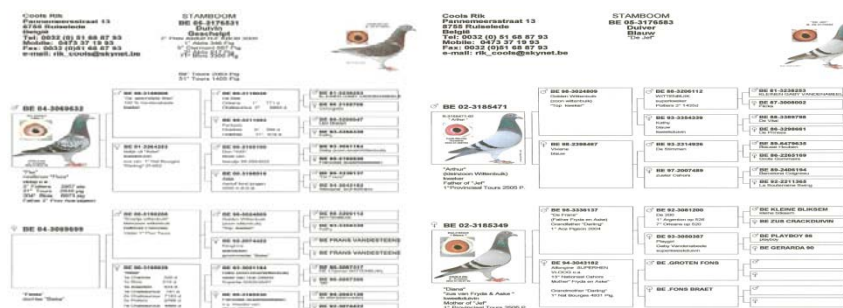

Typical Cools Pedigrees