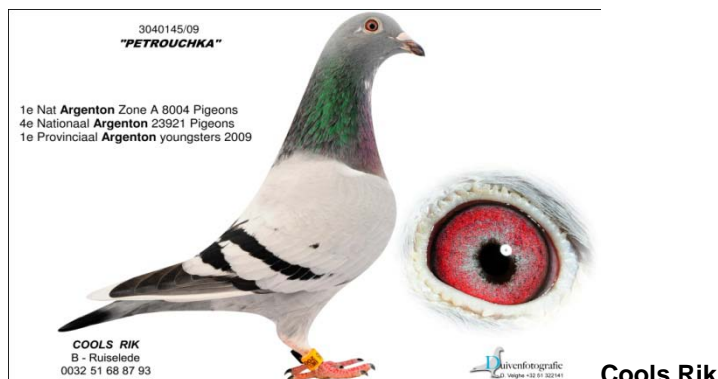

birds, and 35th Bourges National v 13354 birds is a blend of 50% Gaby Wittebuik x a Josh Thone cock.

Marieke a First Provincial Ace Pigeon Long Distance K.B.D.B. West Vlaanderen is again a blend of Bliksem (Wittenbuik line) coupled with a Cools Gaby hen, Aagje. The mother is "Darling" 1st national Bourges and first provincial ace pigeon for Rik in 2004. This line includes Wittenbuik bloodlines.

Comuntje was First Overall Champion K.B.D.B. West-Vlaanderen 2008 she is from the Gaby Stier line paired with a sister of the Darling of Rik Cools. The dam is solid Gaby, Wittenbuik by a Vandesteene hen coupled with a Cools champion racing and breeding hen from the Wittenbuik line.

Aske 2007, a first provincial middle and long distance ace pigeon as a yearling is from the Picanol line of Gaby Vandenabeele x 2 and Wittenbuik.

2010 RACE TEAM

Pannemeersstraat 13
8755 Ruisselede
België

Tel: 0032 (0) 51 68 87 93

Mobile: 0473 37 19 93

Fax: 0032 (0)51 68 87 93

e-mail: rik_cools@skynet.be

INDIVIDUELE RESULTATEN

"PETROUCHKA"

BE 09-3040145

Datum	Losplaats	Plaats	#Duiven	Reg	Kat	Get	Snelheid	Coeff
09/08/2010	ARGENTON	12 81	L JA 3	1.00	14.8148			
27/06/2010	ARGENTON	14 309	L JA 2	1.00	4.5307			
27/06/2010	ARGENTON	91 3250	P JA 2	1.00	2.8000			
20/06/2010	TOURS (ROUTE)	96 3085	P JA 3	1.00	3.1118			
20/06/2010	TOURS (ROUTE)	9 170	L JA 3	1.00	5.2941			
13/06/2010	CHATEAUROUX (ROUTE)	100 4107	P JA 2	1.00	2.4349