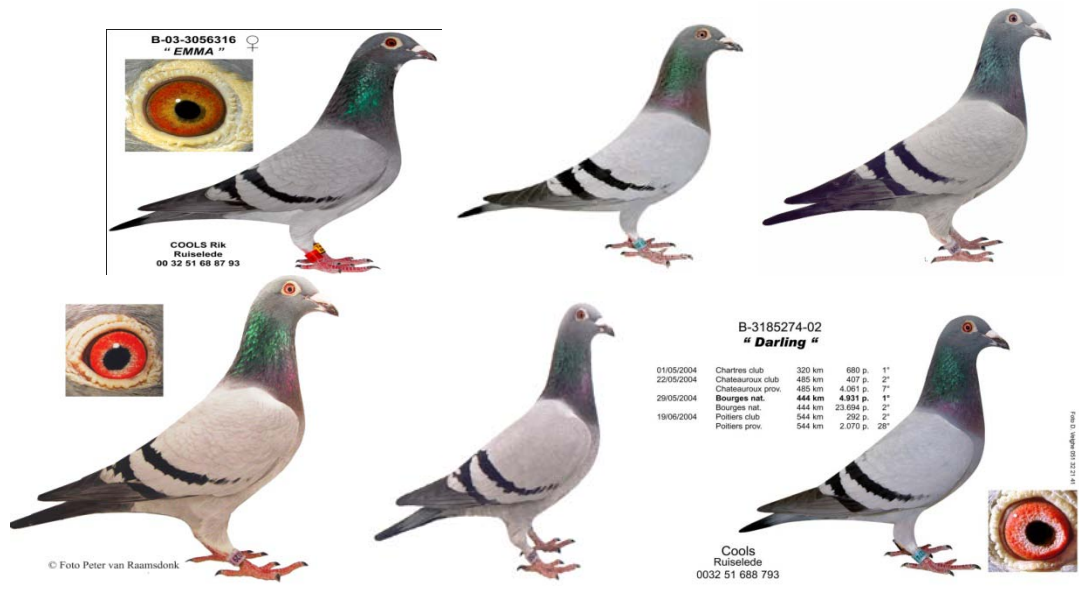

SOME RIK COOLS FOUNDATION BIRDS